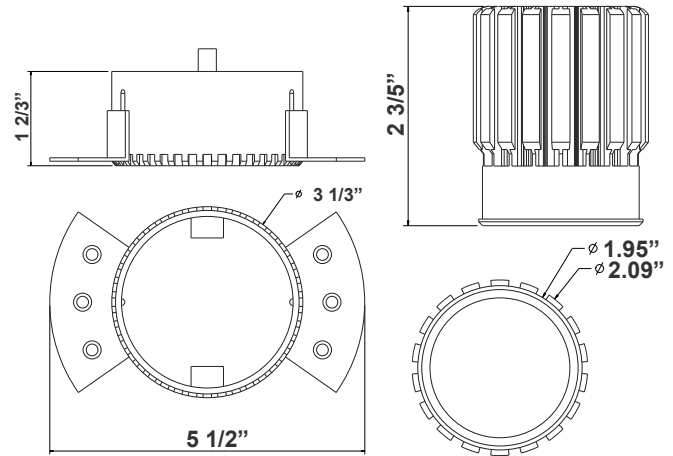

Project Name: _____

Note: _____

Type: _____

4 1/4"(H) X 5 1/2"(W)

Box Dimensions:

5-1/4" x 1-5/8" x 1-1/8"

Junction Area Dimensions:

2-1/16" x 1-5/8" x 1-1/8"

Ideal for New as well as old residential and commercial constructions.

Features

- 4" (3-1/4" Actual) LED Timeless Round Recessed Trim
- Die-Cast Aluminum With White Powder Coat Finish
- 5-Year Warranty
- Junction Box Included With Fixture

Technical Specifications

Electrical:

- Voltage: 120VAC
- Wattage: 10W
- Power factor: >0.90
- Efficacy: Up to 70 LM/W

Mechanical:

- Up to 9 AWG18 Wires
- Flanges can be adjusted for plaster up to 5/8" Thick
- Die-Cast Aluminum With White Powder Coat Finish
- Clear Glass Lens
- Junction Box Rated Up to 9 AWG18 Wires
- Type IC Rated: Approved For Direct Contact With Insulation
- Operating Temperature: 104°F
- Air-tight and Type IC Rated: No Housing Required
- Damp Location Approved
- 5-Year Warranty